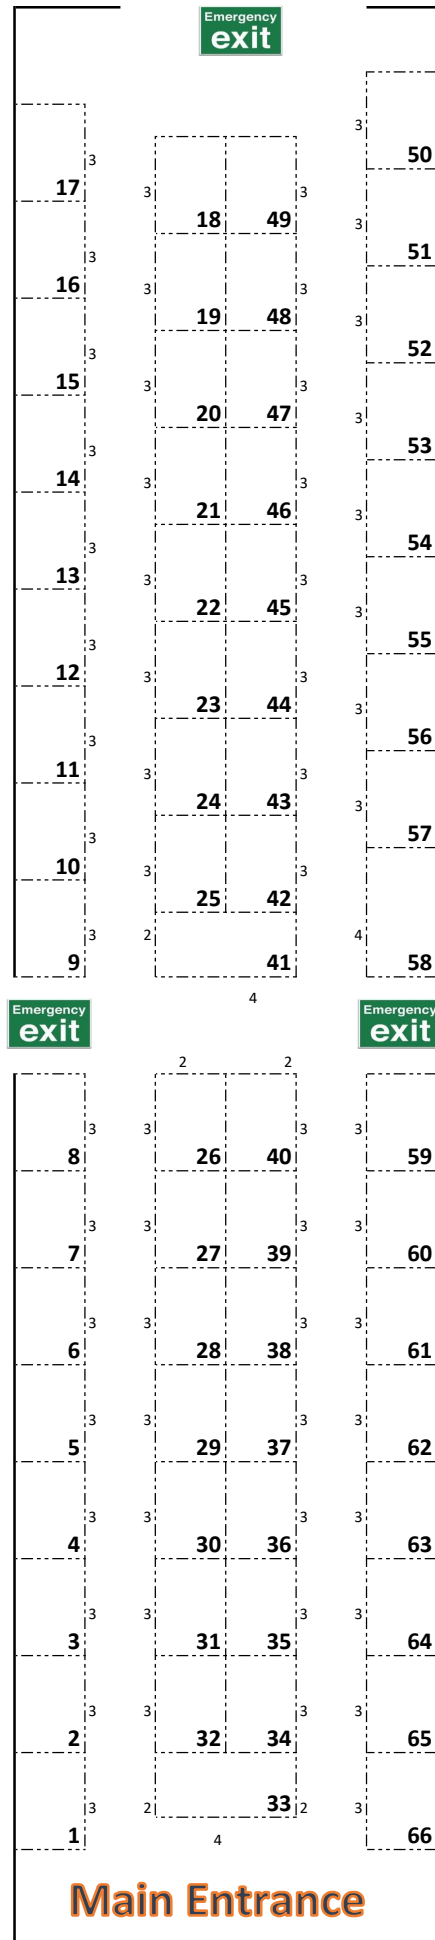

NATIONAL COUNTRY SHOW LIVE

Shopping Marquee

Main Entrance